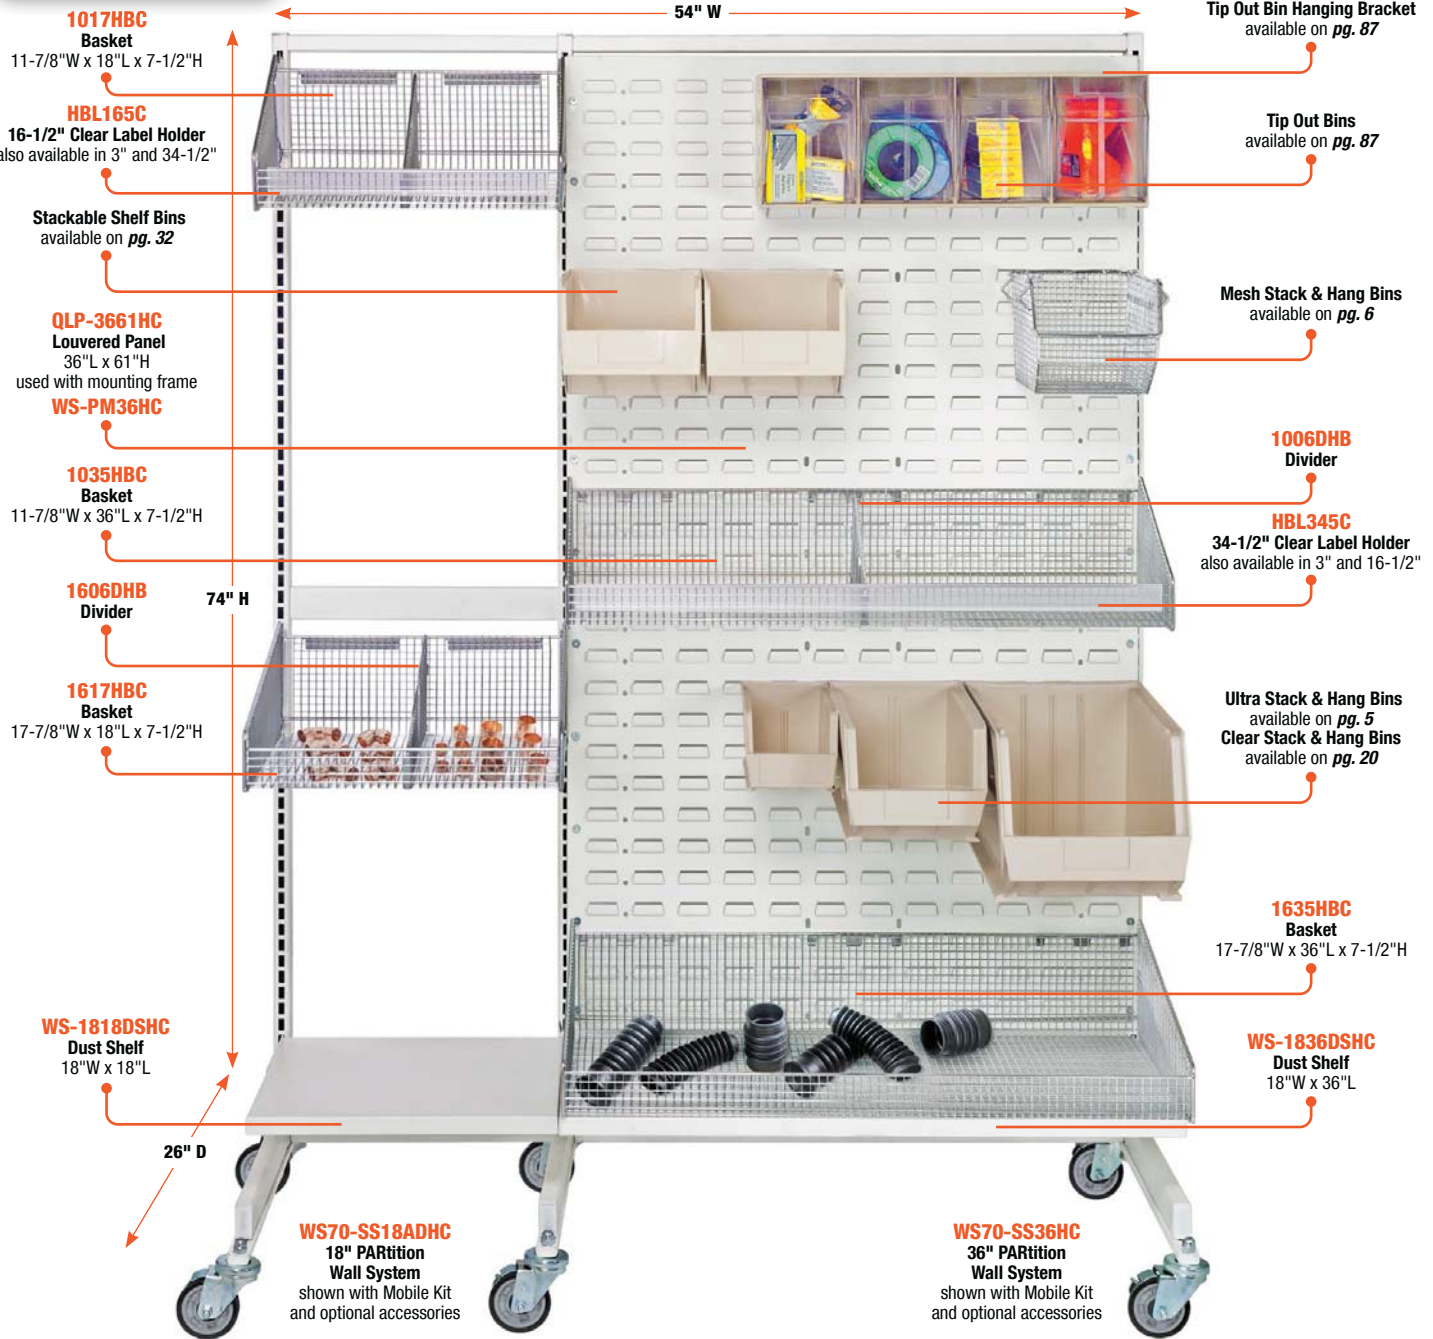

PARTITION Wall Systems

INSTANT VISIBILITY, EASY TO CLEAN, ALL WELDED

QTBLP-BKT
Hanging Bracket for Tip Out Bins
(Available in Beige or Gray)

All Starter and Add-On Units
come standard with Leg Levelers

All Starter and Add-On Units
can be made mobile

Mobilize your units by ordering the following:

Single Sided Starter Kit
2 - **WS-SSMOB** Bar
2 - **WS-MOB** Caster Kit

Double Sided Starter Kit
2 - **WS-DSMOB** Bar
2 - **WS-MOB** Caster Kit

Single Sided Add-On Kit
1 - **WS-SSMOB** Bar
1 - **WS-MOB** Caster Kit

Double Sided Add-On Kit
1 - **WS-DSMOB** Bar
1 - **WS-MOB** Caster Kit