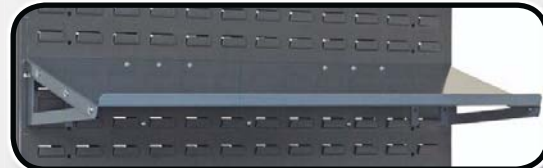

QBR-3612
36" L X 8" W x 12" H
Accepts all sizes of Ultra and Mesh Bins.
125 lb. load capacity. (Bins sold separately)

QBR-1819
18" L X 8" W x 19" H
Accepts all sizes of Ultra and Mesh Bins.
140 lb. load capacity. (Bins sold separately)

Accessories

WS-SR9C
9" Single Rod
15 lb. load capacity

WS-DR10C
10" Double Rod
15 lb. load capacity

WS-VTH
Vertical Tape/Reel Holder
25 lb. load capacity

WS-HDS6
Heavy-Duty 6" Spike
65 lb. load capacity

WS-HDS12
Heavy-Duty 12" Spike
50 lb. load capacity

SLP-1236 (12"D x 36"W) and SLP-1836 (18"D x 36"W)
Flat Shelf with 2 Brackets. Available in 12" or 18" Depth.
75 lb. load capacity

SLP-A1236 (12"D x 36"W) and SLP-A1836 (18"D x 36"W)
Slanted Shelf with 2 Slanted Brackets. Available in 12" or 18" Depth.
75 lb. load capacity