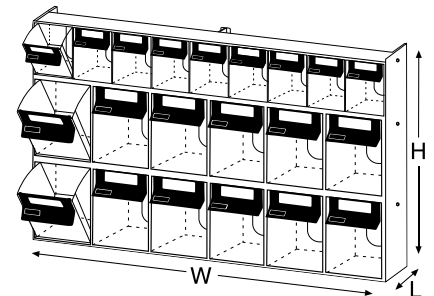

NEW PRODUCT BULLETIN

TIP OUT BIN SET

- ▶ **NEW** one mold set of 21 compartments, making stacking and hanging super easy and fast
- ▶ **NEW** Blue colored handles are impact resistant and non-breakable
- ▶ Sleek design keeps small and medium sized parts organized, sorted, and easy to find
- ▶ Cups tilt out at a 45° angle making picking easy and can also be completely removed for filling or cleaning
- ▶ Exterior housing: **Gray Color**
- ▶ Cups: **Clear with Blue Handles**

- ▶ **21 CLEAR CUPS INSIDE ONE MOLDED UNIT**
- ▶ **CLEAR CUPS WITH BLUE HANDLES**

**TIP OUT BIN
CLEAR COMPARTMENTS**
KEEP SMALL ITEMS SORTED
AND EASY TO FIND

LABEL ON EACH CUP AREA

OPEN SMOOTHLY TO A 45° ANGLE

WALL MOUNTABLE

Available in: ■ Gray

MODEL NO.	OUTSIDE DIMENSIONS L" x W" x H"	BIN DIMENSIONS L" x W" x H"	CUP QTY
QTB669	3-5/8" x 23-5/8" x 11-1/6"	2-5/8" x 3-1/2" x 3-3/4" 1-3/4" x 2-3/16" x 2-1/2"	12 9