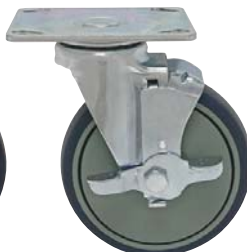

Casters

MODEL NO.	DESCRIPTION	LOAD CAPACITY PER CASTER	SHIP WGT
Stem Casters			
WR-00H	Four Swivel 5" x 1-1/4" Thermoplastic Resin Casters, 2 with brake	300 lbs	10 lbs
WR-00HS	Four Swivel 5" x 1-1/4" Thermoplastic Resin Stainless Steel Casters with Zerk Grease Fittings, 2 with brake	300 lbs	12 lbs
WR-00CO	Four Swivel ESD/Conductive 5" x 1-1/4" Casters, 2 with brake	300 lbs	12 lbs
WR-SB2R2*	Two Swivel 5" x 1-1/4" Thermoplastic Resin Caster with brake, 2 Rigid	300 lbs	12 lbs
WR-3	Four Swivel 3" Polyurethane Casters, all with brake	200 lbs	8 lbs
WR-RG*	One Rigid 5" x 1-1/4" Thermoplastic Resin Caster	300 lbs	3 lbs
WR-PS	One Swivel 8" x 2-1/2" Pneumatic Caster	325 lbs	4 lbs
Plate Casters			
PT-PS	One Swivel 5" x 1-1/4" Thermoplastic Resin Caster	300 lbs	3 lbs
PT-PR	One Rigid 5" x 1-1/4" Thermoplastic Resin Caster	300 lbs	3 lbs
PT-PSB	One Swivel 5" x 1-1/4" Thermoplastic Resin Caster with brake	300 lbs	3 lbs
PT-PS-S	One Swivel 5" x 1-1/4" Polyurethane Stainless Steel Caster with Zerk Grease Fittings	300 lbs	3 lbs
PT-PR-S	One Rigid 5" x 1-1/4" Polyurethane Stainless Steel Caster with Zerk Grease Fittings	300 lbs	3 lbs
PT-PSB-S	One Swivel 5" x 1-1/4" Polyurethane Stainless Steel Caster with brake with Zerk Grease Fittings	300 lbs	3 lbs
PT-PS6	One Swivel 6" x 2" Polyurethane Caster	800 lbs	5 lbs
PT-PR6	One Rigid 6" x 2" Polyurethane Caster	800 lbs	5 lbs
PT-PSB6	One Swivel 6" x 2" Polyurethane Caster with brake	800 lbs	5 lbs
PT-NS	One Swivel 8" x 2-1/2" Pneumatic Caster	325 lbs	4 lbs
PT-NR	One Rigid 8" x 2-1/2" Pneumatic Caster	325 lbs	4 lbs

*Requires Tie Bars for rigid alignment (See pg. 147)

WR-00H
Shown with and without brake
Sold as a set of 4 casters, 2 with brake

WR-00CO
Shown with and without brake
Sold as a set of 4 casters, 2 with brake

WR-00HS
Shown with and without brake
Sold as a set of 4 casters, 2 with brake

PT-PR

PT-PS

PT-PSB

PT-PR6

PT-PS6

PT-PSB6

WR-3
Sold as a set of 4 casters, all with brake