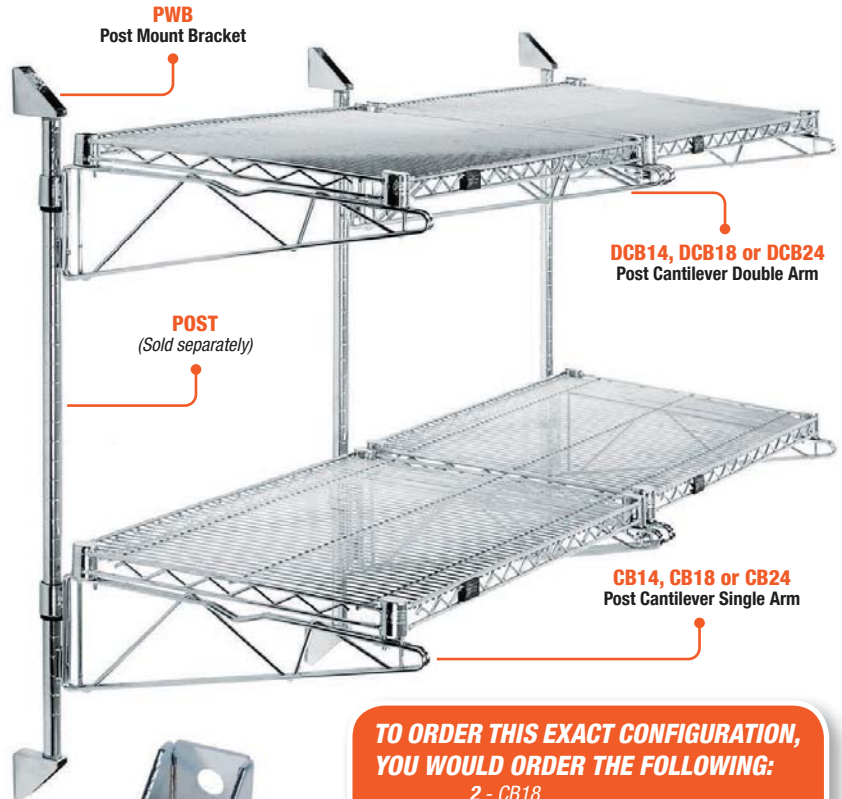

PWB Post Mount Bracket
Used to secure cantilever post mount units and free standing shelving units to wall. Available in Chrome, Stainless Steel, Proform Green, Gray and Black Epoxy. Sold in a pack of 4. (Mounting Screws are not included)

TO ORDER THIS EXACT CONFIGURATION, YOU WOULD ORDER THE FOLLOWING:

- 2 - CB18
- 2 - DCB18
- 4 - 1836C
- 3 - P34C

To further extend the configuration shown by an additional section to the left or right, simply order:

- 2 - DCB18
- 2 - 1836C
- 1 - P34C

To further extend the configuration shown by an additional shelf level, simply order:

- 1 - CB18
- 1 - DCB18
- 2 - 1836C

Your options are unlimited.