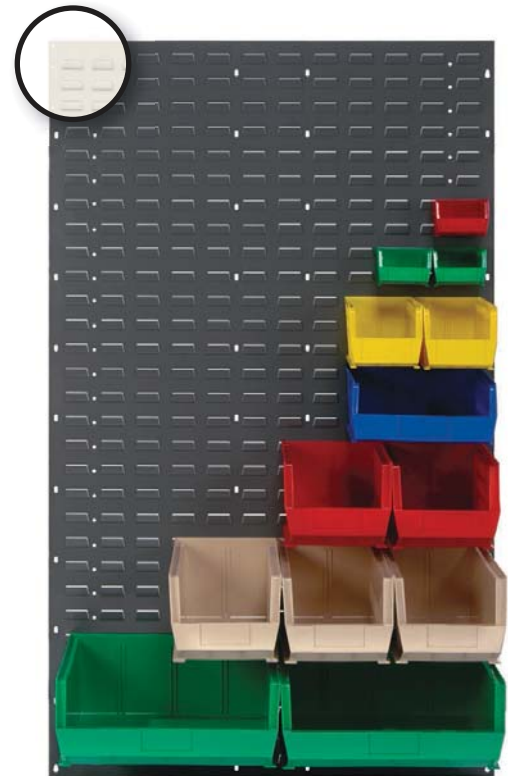

Hanging Louvered Panels

Quantum Ultra and Mesh Bins will hang on louvered panels in a wide range of configurations designed to meet all application needs. Panels are formed from heavy-duty 16 gauge cold rolled steel and have a Gray or Oyster White powder coat finish which ensures years of heavy-duty use. Louvered panels may be mounted on any suitable wall surface. Fasten securely to assure adequate load bearing. Mounting hardware is not included.

**QLP-1861**  
18"L x 61"H

Accepts all sizes of Ultra and Mesh Bins.  
500 lb. load capacity. (Bins sold separately)

**QLP-3612**  
36"L x 12"H

Accepts all sizes of Ultra and Mesh Bins.  
175 lb. load capacity. (Bins sold separately)

**QLP-4861**  
48"L x 61"H

Accepts all sizes of Ultra and Mesh Bins.  
1,000 lb. load capacity.

**QLP-3661**  
36"L x 61"H

Accepts all sizes of Ultra and Mesh Bins.  
1,000 lb. load capacity. (Bins sold separately)

**QLP-4819**  
48"L x 19"H

Accepts all sizes of Ultra and Mesh Bins.  
250 lb. load capacity. (Bins sold separately)

**OFFERED IN GRAY OR OYSTER WHITE COLOR**