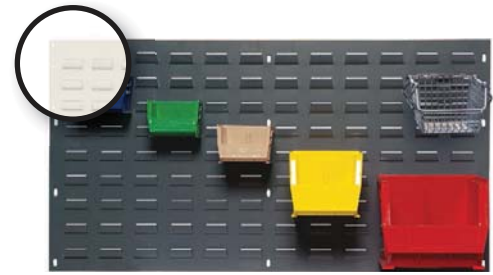

Hanging Louvered Panels

Quantum Ultra and Mesh Bins will hang on louvered panels in a wide range of configurations designed to meet all application needs. Panels are formed from heavy-duty 16 gauge cold rolled steel and have a Gray or Oyster White powder coat finish which ensures years of heavy-duty use. Louvered panels may be mounted on any suitable wall surface. Fasten securely to assure adequate load bearing. Mounting hardware is not included.

MODEL NO.	DIMENSIONS L" x H"	CTN QTY	CTN WGT
<b>Gray Wall Mounted Louvered Panels</b>			
QLP-1819	18" x 19" Gray Louvered Panel	1	6 lbs
QLP-1861	18" x 61" Gray Louvered Panel	1	21 lbs
QLP-2721	27-3/4" x 21" Gray Louvered Panel	1	11 lbs
QLP-3612	36" x 12" Gray Louvered Panel	1	8 lbs
QLP-3619	36" x 19" Gray Louvered Panel	1	13 lbs
QLP-3661	36" x 61" Gray Louvered Panel	1	40 lbs
QLP-4819	48" x 19" Gray Louvered Panel	1	18 lbs
QLP-4861	48" x 61" Gray Louvered Panel	1	60 lbs
<b>Oyster White Wall Mounted Louvered Panels</b>			
QLP-1819HC	18" x 19" Oyster White Louvered Panel	1	6 lbs
QLP-1861HC	18" x 61" Oyster White Louvered Panel	1	21 lbs
QLP-3619HC	36" x 19" Oyster White Louvered Panel	1	13 lbs
QLP-3661HC	36" x 61" Oyster White Louvered Panel	1	40 lbs
QLP-4861HC	48" x 61" Oyster White Louvered Panel	1	60 lbs

**QLP-1819**  
18"L x 19"H

Accepts all sizes of Ultra and Mesh Bins.  
175 lb. load capacity. (Bins sold separately)

**QLP-3619**  
36"L x 19"H

Accepts all sizes of Ultra and Mesh Bins.  
200 lb. load capacity. (Bins sold separately)

**QLP-1861**  
18"L x 61"H

Accepts all sizes of Ultra and Mesh Bins.  
500 lb. load capacity. (Bins sold separately)

**QLP-3612**  
36"L x 12"H

Accepts all sizes of Ultra and Mesh Bins.  
175 lb. load capacity. (Bins sold separately)