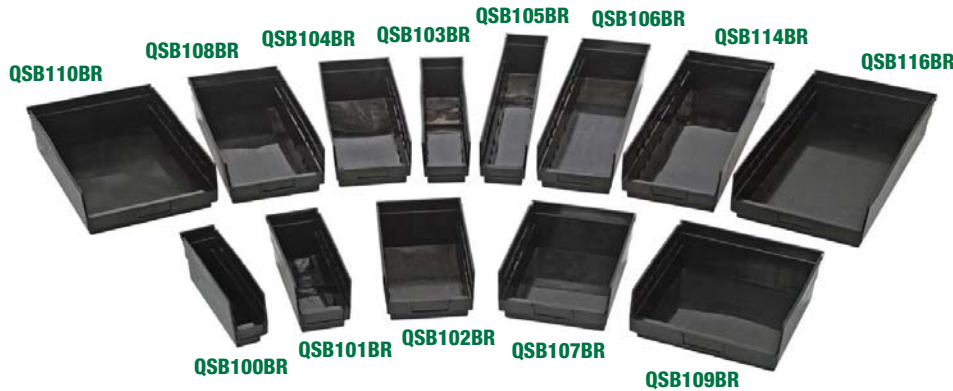

Environmentally Friendly Recycled Bins

Manufactured from recycled, 100% post consumer, high density polypropylene, these bins come in a complete range of sizes and have all the features of Quantum's standard bins at a more economical price. Available in Black only.

Recycled Shelf Bins

See pg. 48 for additional information on Shelf Bins and to order dividers and bin cups.

Available in: ●Black

MODEL NO.	OUTSIDE DIMENSIONS L" x W" x H"	CTN QTY	CTN WGT
QSB100BR	11-5/8" x 2-3/4" x 4"	36	13 lbs
QSB101BR	11-5/8" x 4-1/8" x 4"	36	17 lbs
QSB102BR	11-5/8" x 6-5/8" x 4"	30	18 lbs
QSB107BR	11-5/8" x 8-3/8" x 4"	20	15 lbs
QSB109BR	11-5/8" x 11-1/8" x 4"	8	7 lbs
QSB103BR	17-7/8" x 4-1/8" x 4"	20	13 lbs
QSB104BR	17-7/8" x 6-5/8" x 4"	20	16 lbs
QSB108BR	17-7/8" x 8-3/8" x 4"	10	11 lbs
QSB110BR	17-7/8" x 11-1/8" x 4"	8	11 lbs
QSB105BR	23-5/8" x 4-1/8" x 4"	16	13 lbs
QSB106BR	23-5/8" x 6-5/8" x 4"	8	9 lbs
QSB114BR	23-5/8" x 8-3/8" x 4"	6	9 lbs
QSB116BR	23-5/8" x 11-1/8" x 4"	6	10 lbs