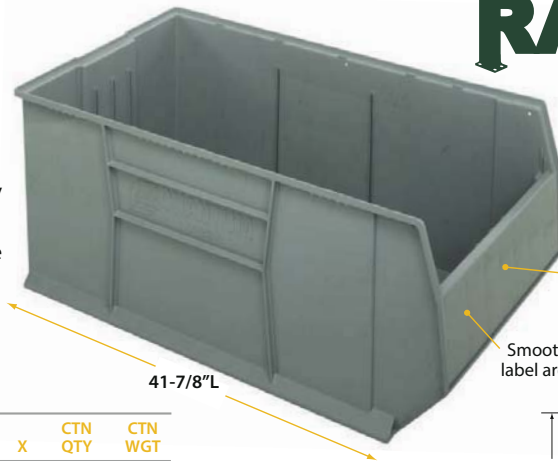

RackBin 42" Containers

- These extra large bins offer a generous 42" (3-1/2 Feet) in length to store your larger items
- 42" length ensures no wasted space on 42" deep rack
- Heavy-duty front, back and side grips allow for easy handling
- Wide stacking ledge and anti-slide lock keep stack bins steady and prevent forward shifting
- Have eight 1/4" drill hole pattern on bottom of bin for easy hole insertion for drainage and air circulation if needed
- Waterproof bins are corrosion free
- Available in 2 colors

Available in: ● Blue ● Gray

MODEL NO.	OUTSIDE DIMENSIONS L" x W" x H"	INSIDE DIMENSIONS L" x W" x H"	X	CTN QTY	CTN WGT
QRB166	41-7/8" x 16-1/2" x 17-1/2"	40-1/8" x 14" x 16-1/2"	35"	1	16 lbs
QRB176MOB	41-7/8" x 16-1/2" x 17-1/2"*	40-1/8" x 14" x 16-1/2"	35"	1	18 lbs
QRB206	41-7/8" x 19-7/8" x 17-1/2"	40-1/8" x 17-3/8" x 16-1/2"	35"	1	17 lbs
QRB216MOB	41-7/8" x 19-7/8" x 17-1/2"*	40-1/8" x 17-3/8" x 16-1/2"	35"	1	19 lbs
QRB246	41-7/8" x 23-7/8" x 17-1/2"	40-1/8" x 21-1/2" x 16-1/2"	35"	1	19 lbs
QRB256MOB	41-7/8" x 23-7/8" x 17-1/2"*	40-1/8" x 21-1/2" x 16-1/2"	35"	1	21 lbs