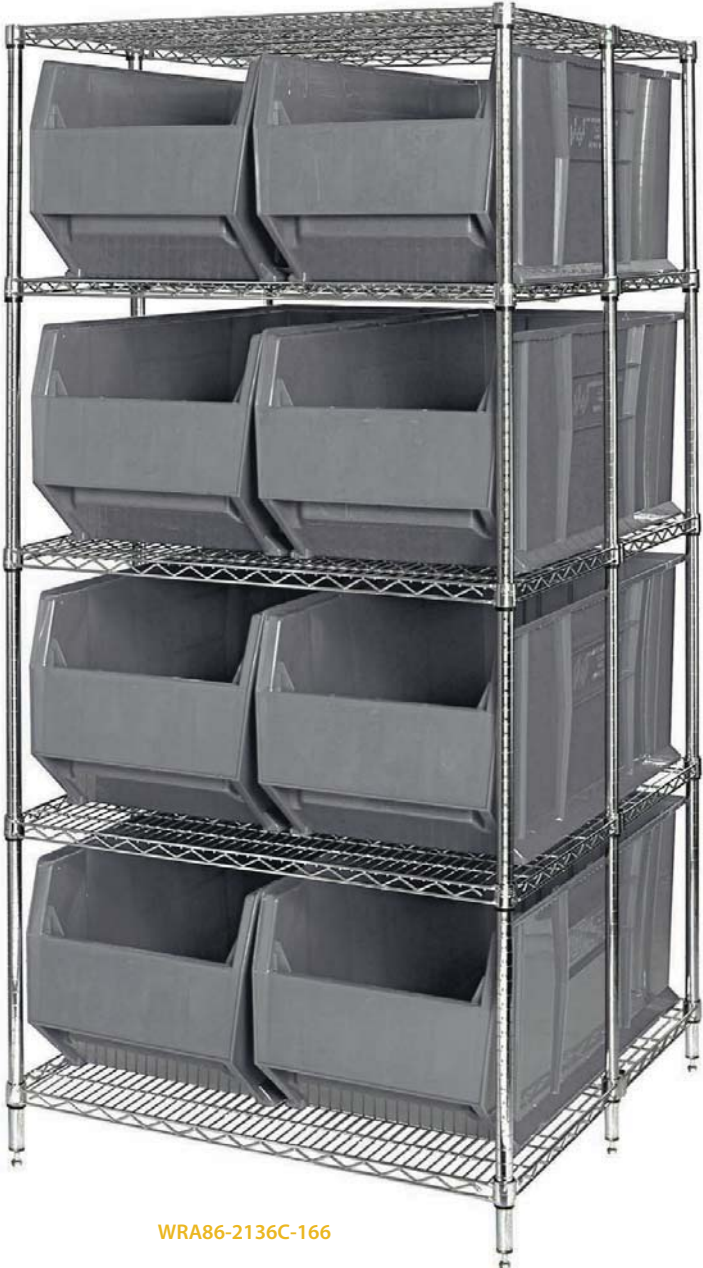

RackBin 42" Containers

- These extra large bins offer a generous 42" (3-1/2 Feet) in length to store your larger items
- 42" length ensures no wasted space on 42" deep rack
- Heavy-duty front, back and side grips allow for easy handling
- Wide stacking ledge and anti-slide lock keep stack bins steady and prevent forward shifting
- Have eight 1/4" drill hole pattern on bottom of bin for easy hole insertion for drainage and air circulation if needed
- Waterproof bins are corrosion free
- Available in 2 colors

* With casters, overall height for mobile container will be increased by 3"

AL-35
3" x 5"
Adhesive clear label holder & inserts. Package of 24 (Sold separately)

Smooth label area

Bin Dimensions Guide
L (length) W (width)
H (height) X (inside length)

3 SIZES AND 2 COLORS AVAILABLE

THE FIRST & ONLY BIN DESIGNED SPECIFICALLY TO FIT PALLET RACK

LOWEST PRICE GUARANTEED!

RackBin 42" Container Wire Shelving Systems - Complete Packages

WRA86-2142C-206

WRA86-2136C-166

COMPLETE PACKAGES WITH BINS

Available in: ● Blue ● Gray

MODEL NO.	DIMENSIONS W" x L" x H"	NO. OF CONTAINERS	CONTAINER SIZE L" x W" x H"	SHIP WGT
WRA86-2136C-166	42" x 36" x 86"	8 QRB166	41-7/8" x 16-1/2" x 17-1/2"	272 lbs
WRA86-2142C-206	42" x 42" x 86"	8 QRB206	41-7/8" x 19-7/8" x 17-1/2"	290 lbs
WRA86-2148C-246	42" x 48" x 86"	8 QRB246	41-7/8" x 23-7/8" x 17-1/2"	326 lbs
WRA86-2154C-166	42" x 54" x 86"	12 QRB166	41-7/8" x 16-1/2" x 17-1/2"	386 lbs
WRA86-2172C-246	42" x 72" x 86"	12 QRB246	41-7/8" x 23-7/8" x 17-1/2"	502 lbs