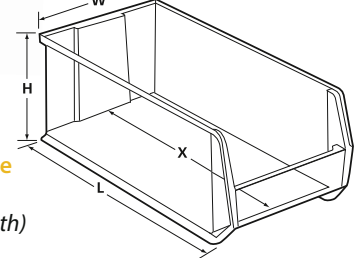

AL-35
3" x 5"
Adhesive clear label holder & inserts. Package of 24 (Sold separately)

Smooth label area

Bin Dimensions Guide
L (length) W (width)
H (height) X (inside length)