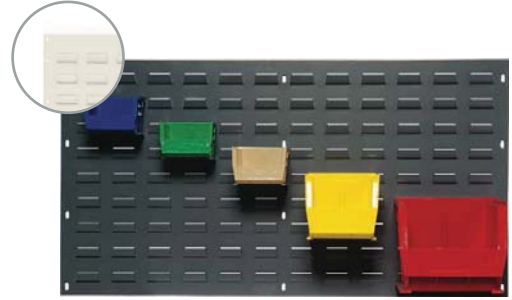

Ultra Hanging Louvered Panels

Quantum Ultra bins will hang on louvered panels in a wide range of configurations designed to meet all application needs. Use the system best suited to your needs with your choice of Ultra Bins. Systems are formed from heavy-duty 16 gauge cold rolled steel and have a Gray or Oyster White powder coat finish which ensures years of heavy-duty use. Louvered panels may be mounted on any suitable wall surface. Fasten securely to assure adequate load bearing.

MODEL NO.	DIMENSIONS L" x H"	CTN QTY	CTN WGT
Gray Wall Mounted Louvered Panels			
QLP-1819	18" x 19" Gray Louvered Panel	1	6 lbs
QLP-1861	18" x 61" Gray Louvered Panel	1	21 lbs
QLP-2721	27" x 21" Gray Louvered Panel	1	11 lbs
QLP-3612	36" x 12" Gray Louvered Panel	1	8 lbs
QLP-3619	36" x 19" Gray Louvered Panel	1	13 lbs
QLP-3661	36" x 61" Gray Louvered Panel	1	40 lbs
QLP-4819	48" x 19" Gray Louvered Panel	1	18 lbs
QLP-4861	48" x 61" Gray Louvered Panel	1	60 lbs
Oyster White Wall Mounted Louvered Panels			
QLP-1819HC	18" x 19" Oyster White Louvered Panel	1	6 lbs
QLP-1861HC	18" x 61" Oyster White Louvered Panel	1	21 lbs
QLP-3619HC	36" x 19" Oyster White Louvered Panel	1	13 lbs
QLP-3661HC	36" x 61" Oyster White Louvered Panel	1	40 lbs
QLP-4861HC	48" x 61" Oyster White Louvered Panel	1	60 lbs

QLP-1819
18" L x 19" H
Accepts all sizes of Ultra Bins.
175 lb. load capacity.
(Bins sold separately)

QLP-3619
36" L x 19" H
Accepts all sizes of Ultra Bins.
175 lb. load capacity.
(Bins sold separately)

QLP-1861
18" L x 61" H
Accepts all sizes of Ultra Bins.
500 lb. load capacity.
(Bins sold separately)

QLP-3661
36" L x 61" H
Accepts all sizes of Ultra Bins.
1,000 lb. load capacity.
(Bins sold separately)